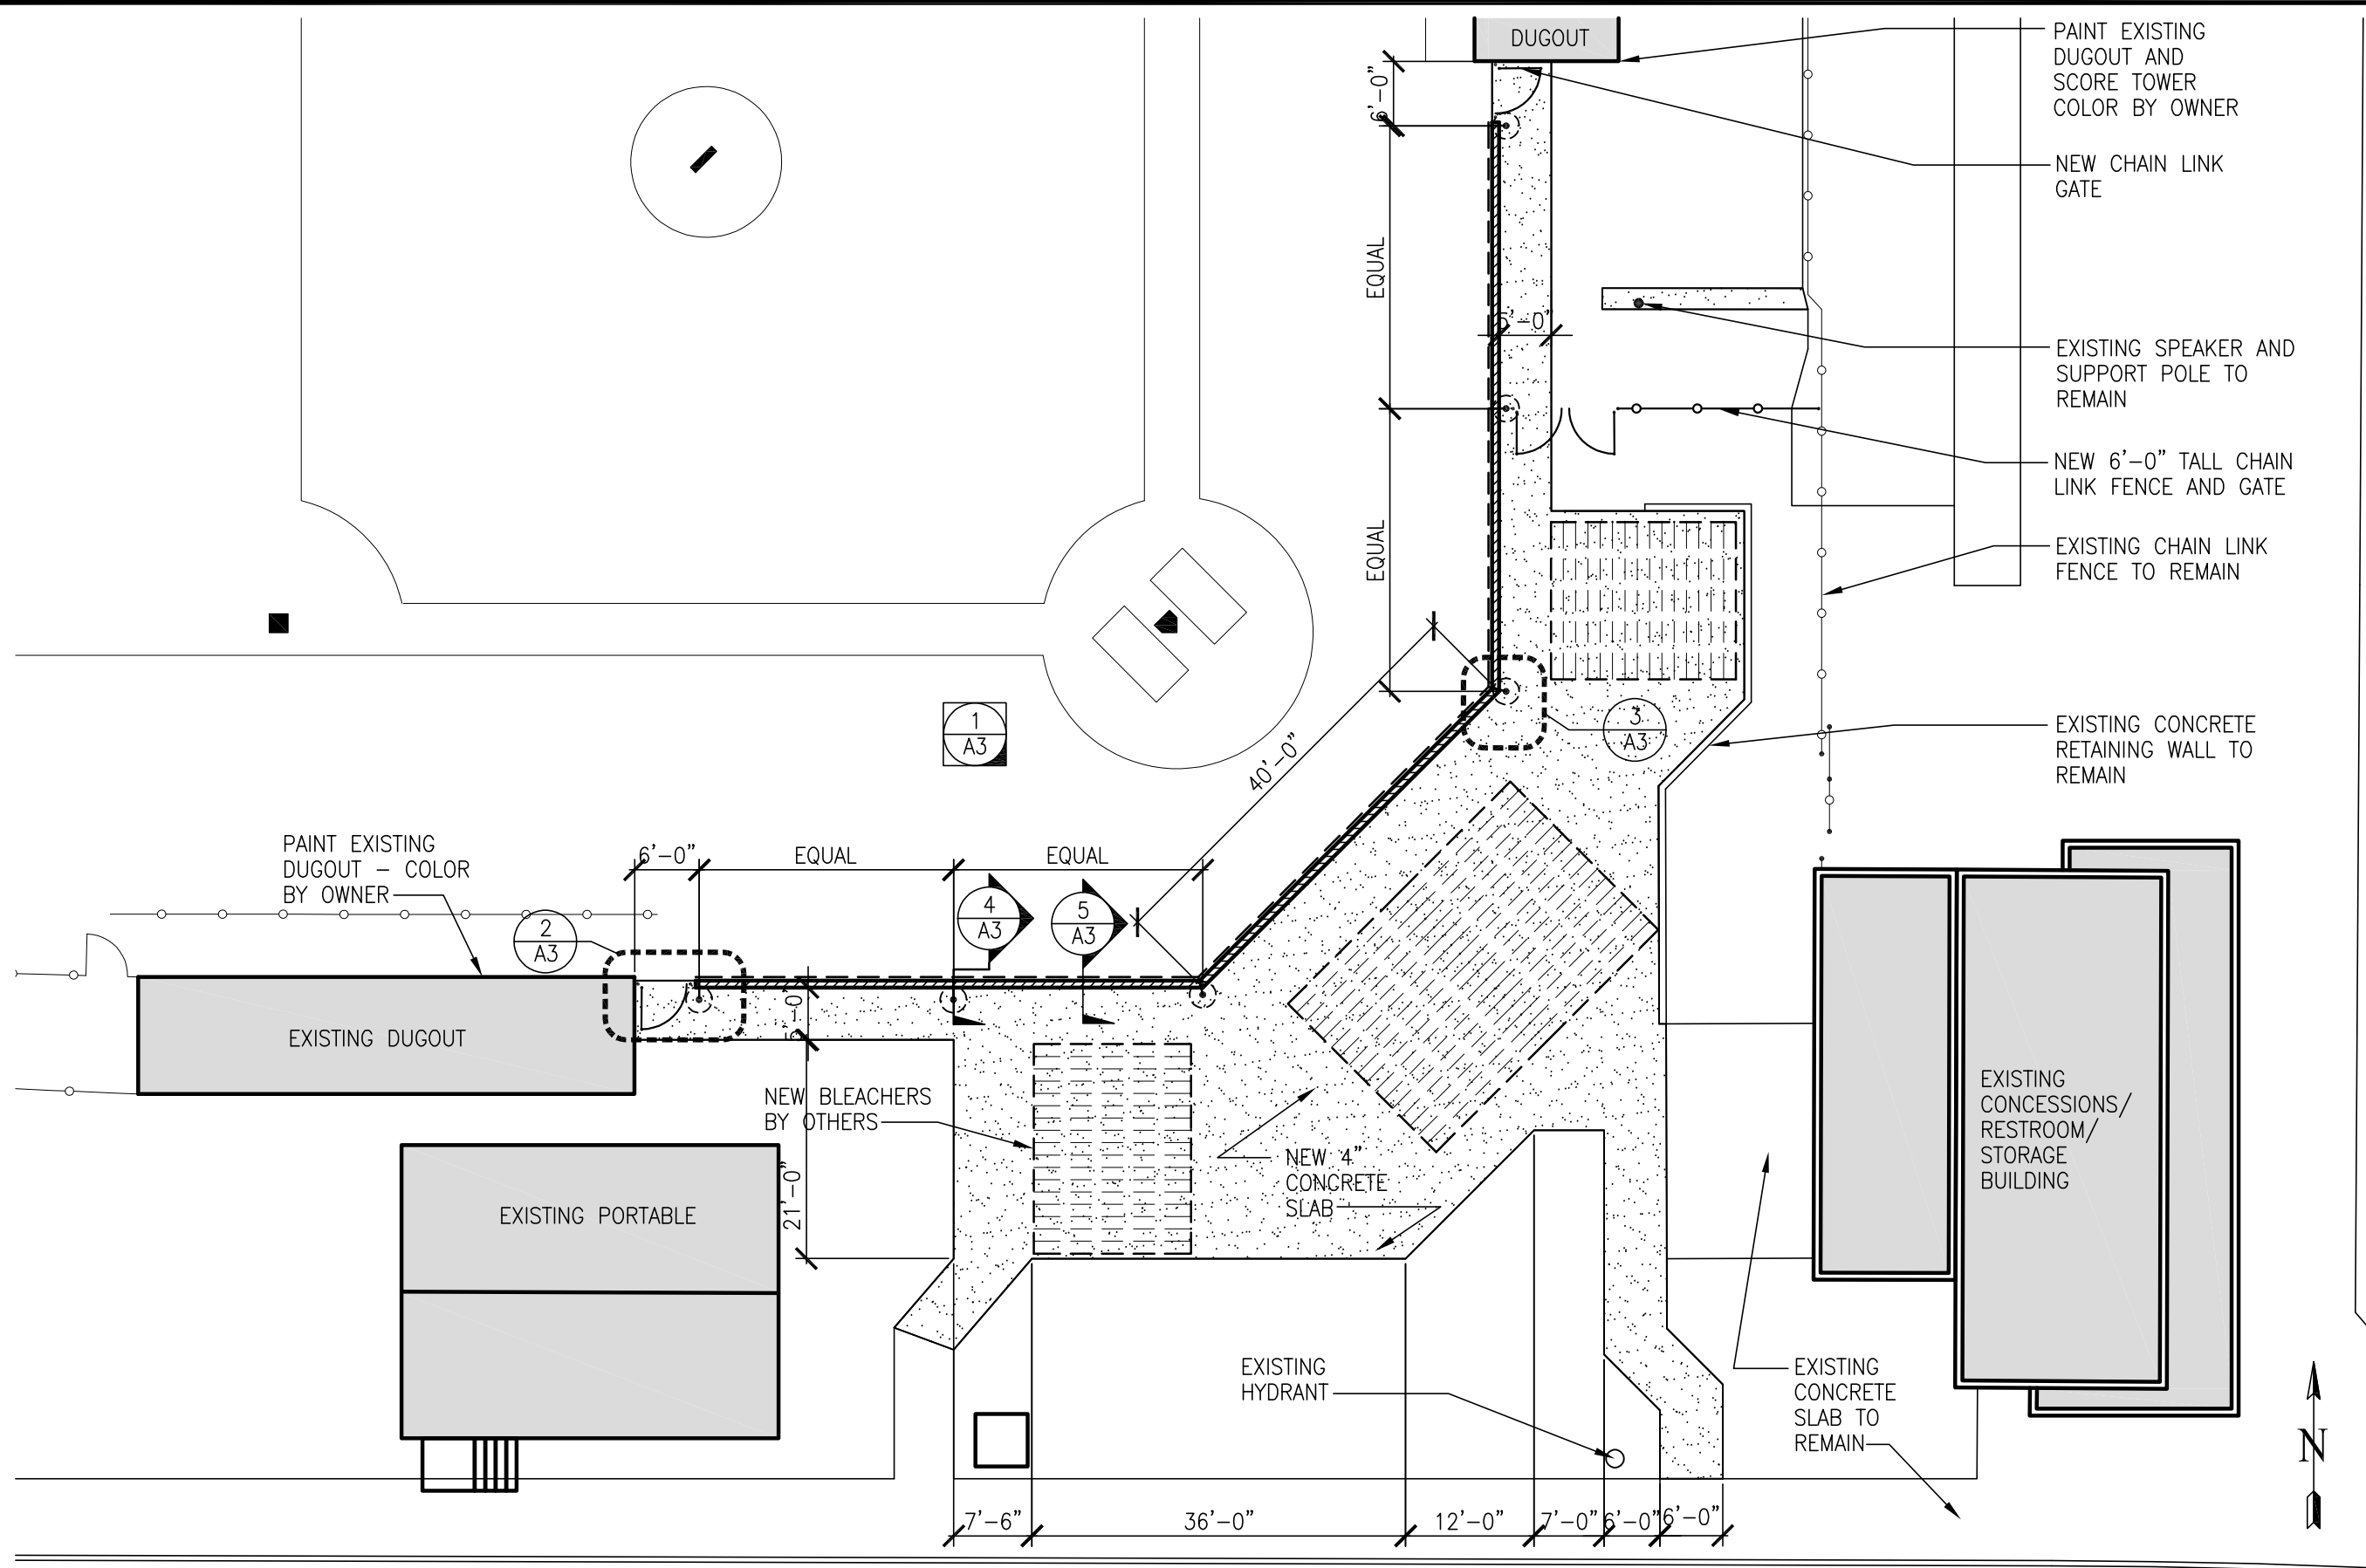

**Baseball Field Plan**  
Viewmont High School  
120 West 1000 North, Bountiful

1/16" = 1'-0"

27 August 2019

**A2**

Site Plan